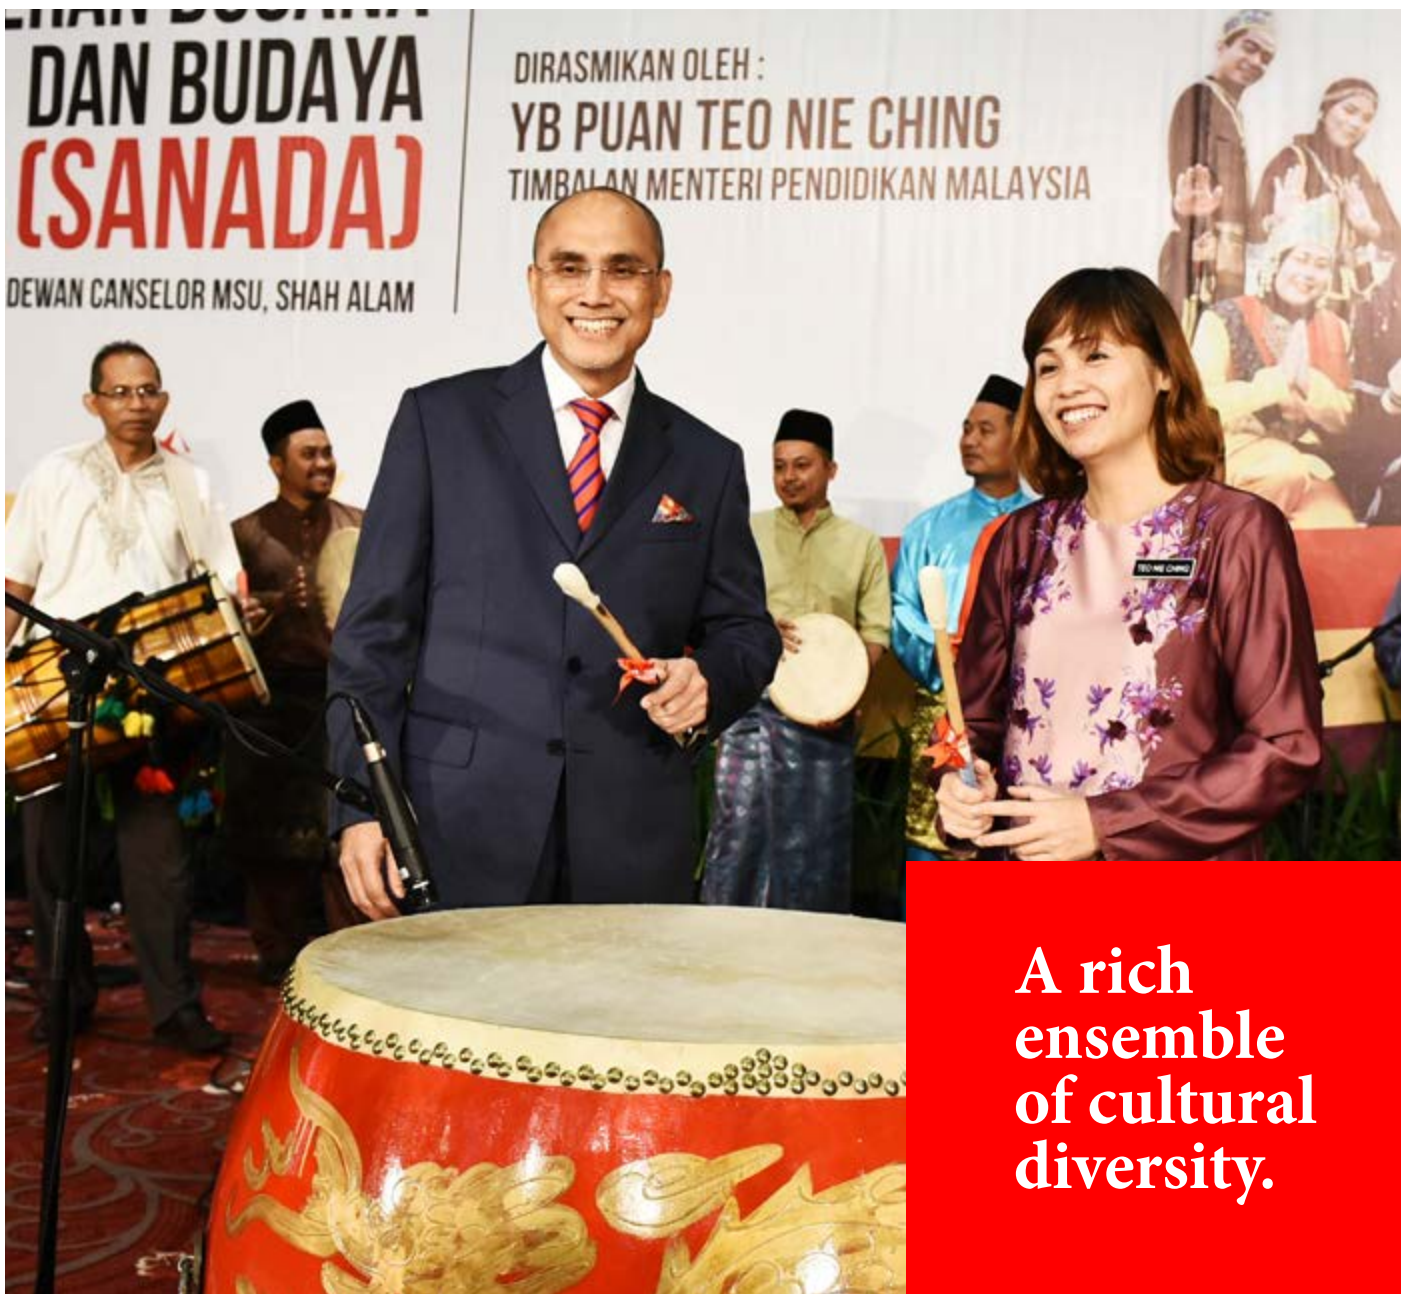

A proud day as we
move towards
fulfilling society's
expectations of
**21st century
education.**

MSU is recognized
as a Global TVET
Model University.

A rich ensemble of cultural diversity.

MSU's SANADA celebrates heritage couture and culture during National Language Month.

[click here for more details](#)

MSUrian is
World Miss University
Malaysia 2018.

[click here for more details](#)

MSU pride. Congrats!

**Stellar
MSUrians**

***Making waves
in biomedical science***

[click here for more details](#)